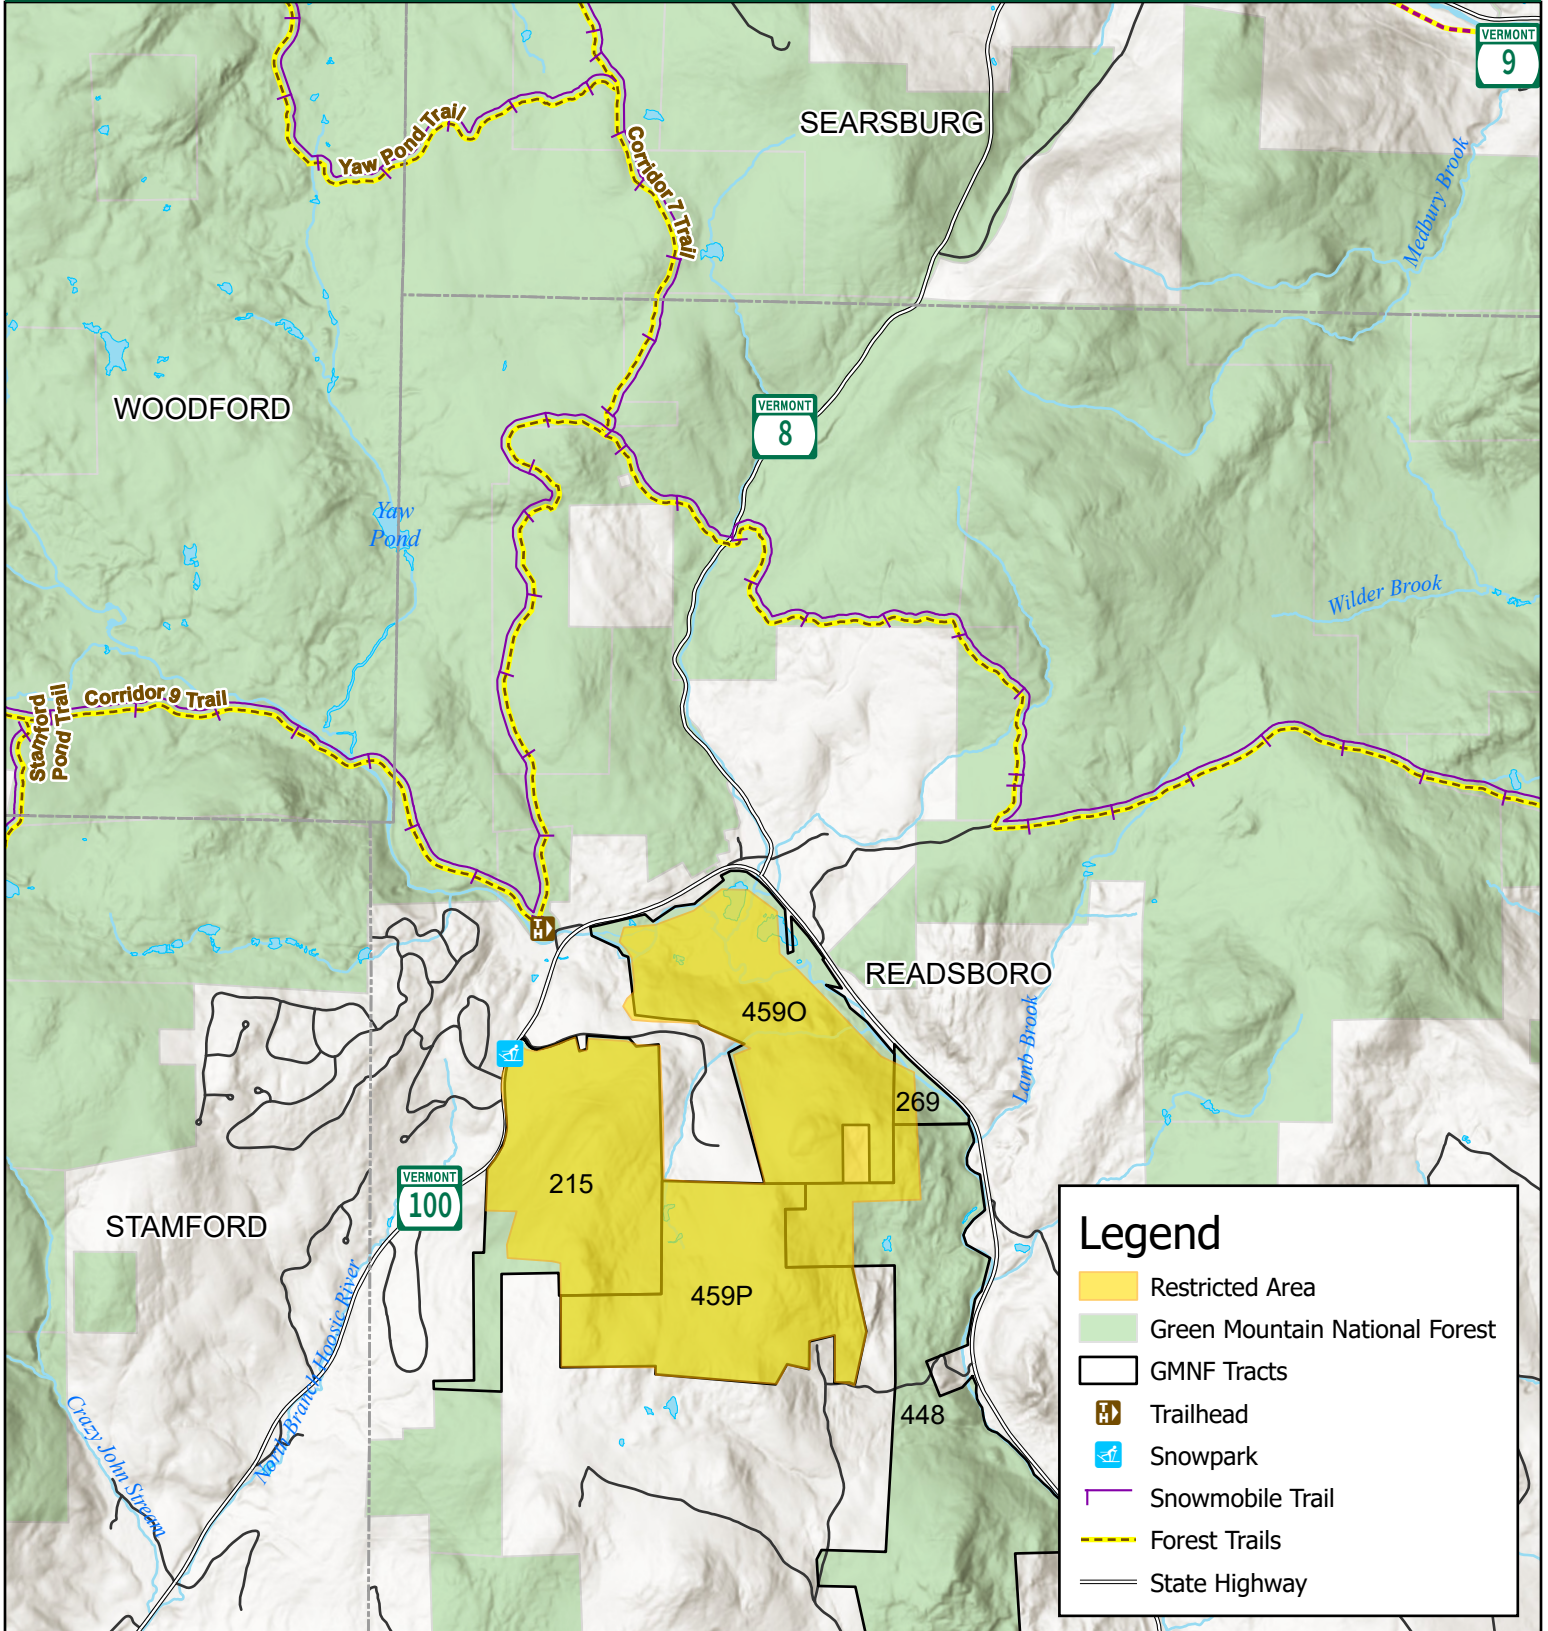

Forest Service
U.S. DEPARTMENT OF AGRICULTURE

Exhibit A: Dutch Hill Closure Order

Green Mountain National Forest

12/9/2024

Legend

- Restricted Area
- Green Mountain National Forest
- GMNF Tracts
- H Trailhead
- Snowpark
- Snowmobile Trail
- Forest Trails
- State Highway